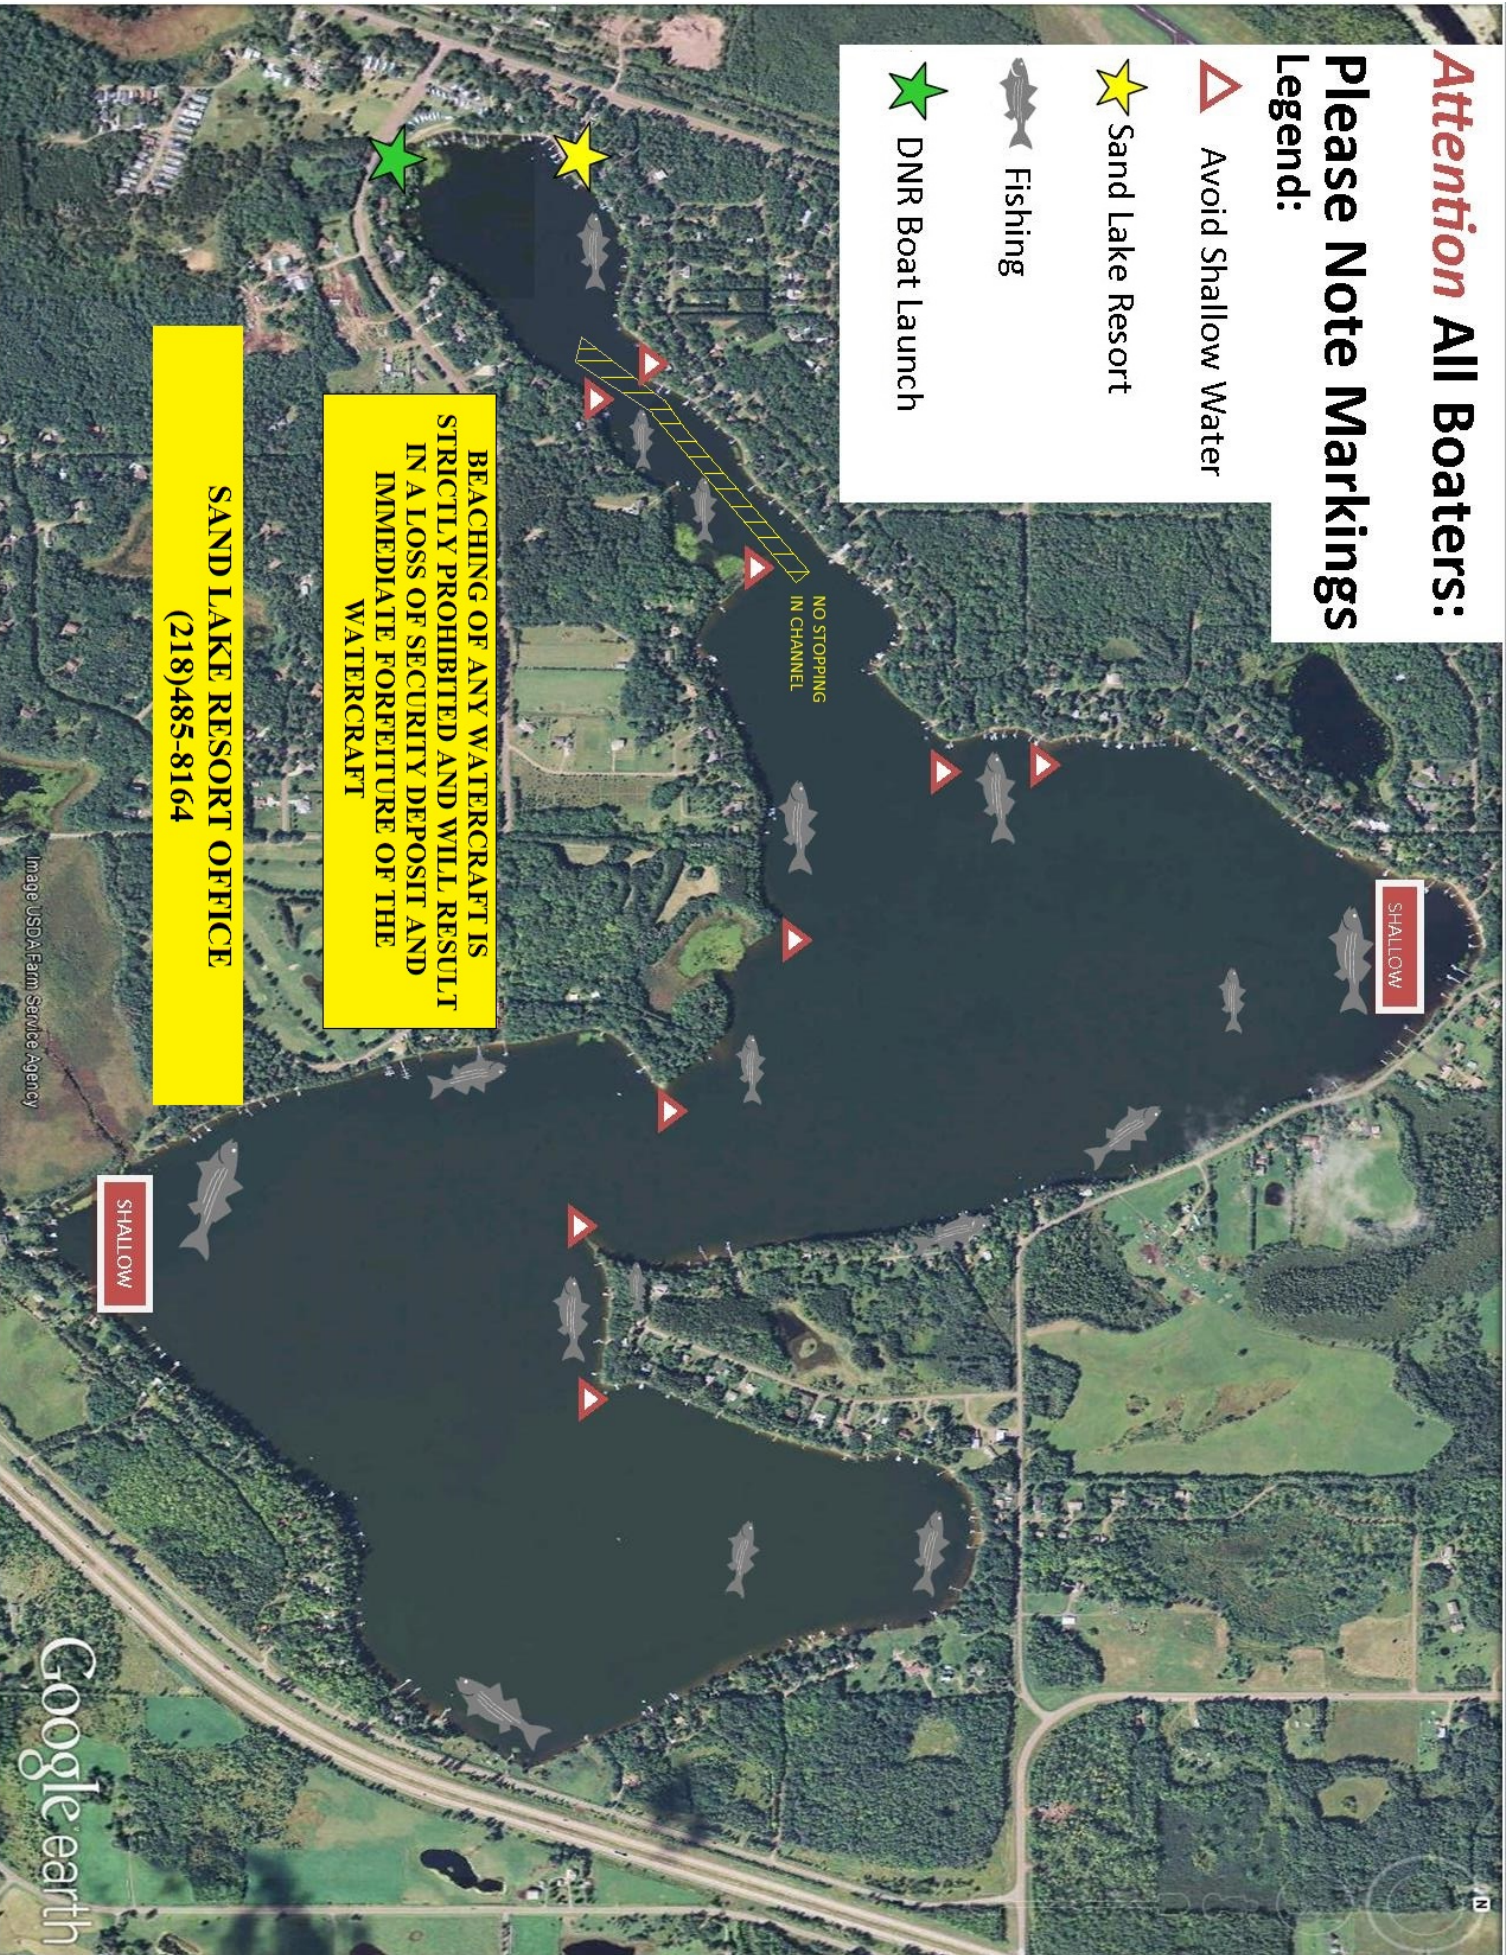

Attention All Boaters:

Please Note Markings

Legend:

- △ Avoid Shallow Water
- ★ Sand Lake Resort
- 🐟 Fishing
- ★ DNR Boat Launch

BEACHING OF ANY WATERCRAFT IS STRICTLY PROHIBITED AND WILL RESULT IN A LOSS OF SECURITY DEPOSIT AND IMMEDIATE FORFEITURE OF THE WATERCRAFT